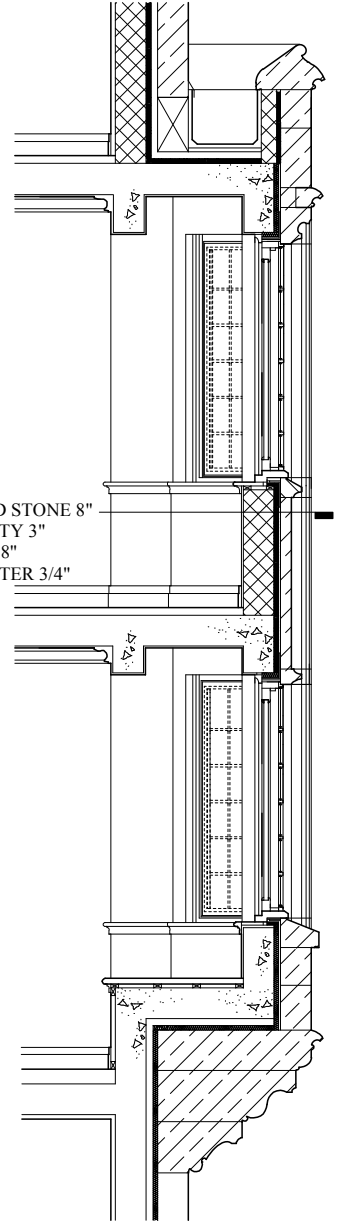

COURSED INDIANA
LIMESTONE TIED
TO EXTERNAL
STONEMWORK

TIMBER WINDOWS
WITH LEADED
LIGHTS AND
DOUBLE GLAZING
UNIT

INDIANA
LIMESTONE
PANELS

INDIANA
LIMESTONE

FIELD STONE 8"
CAVITY 3"
CMU 8"
PLASTER 3/4"