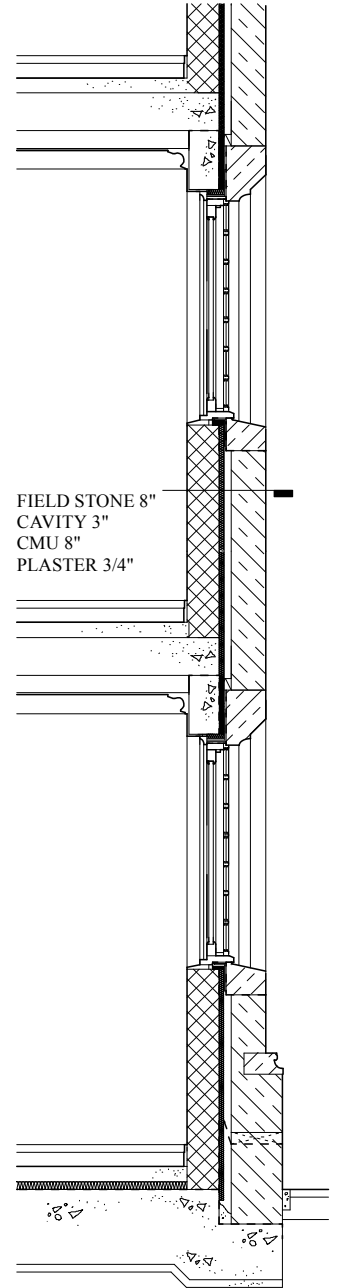

RANDOM  
COURSED  
FIELDSTONE

INDIANA  
LIMESTONE HOOD  
MOULDS WITH  
CARVED MITRES  
AT CORNER  
CONDITIONS

TIMBER WINDOWS  
WITH LEADED  
LIGHTS AND  
DOUBLE GLAZING  
UNIT

OAK DOOR

STONE PLINTH

FIELD STONE 8"  
CAVITY 3"  
CMU 8"  
PLASTER 3/4"